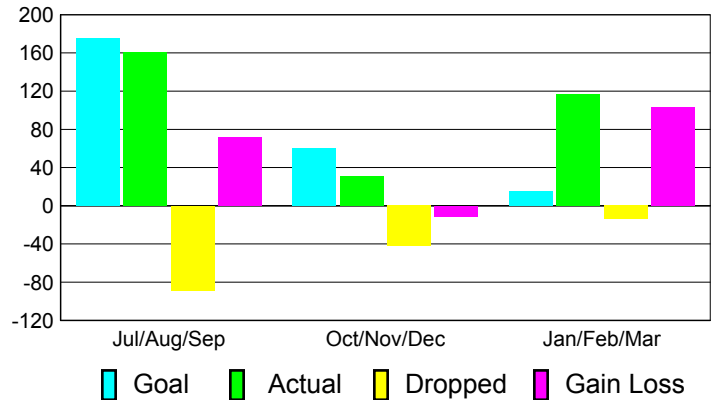

Membership Results 2010-2011

Goal, New, Dropped, Gain/Loss

Comparison of Membership Gain/Loss

Current Year Compared to the Previous Year