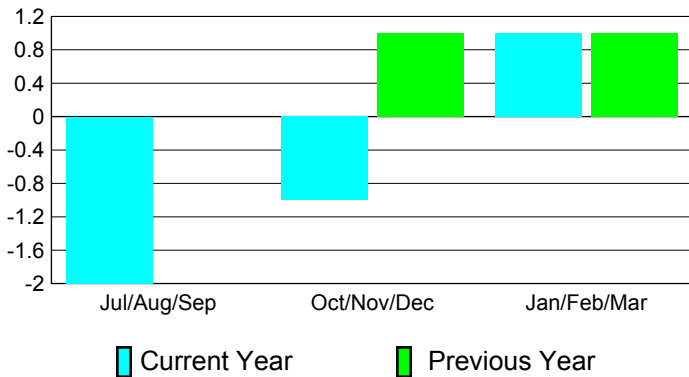

2010-2011 GMT Reports for District (or Undistricted) **District 323D1**

GMT: KAMLESH JAIN

Location: INDIA

GMT CA: 6

CLUBS

Club Results
2010-2011

Clubs
2009-2010

Month	New Club Goal	Actual New Clubs	Actual Dropped Clubs	Gain/Loss of Clubs	Gain/Loss of Clubs
Jul/Aug/Sep	5	0	-2	-2	0
Oct/Nov/Dec	2	0	-1	-1	1
Jan/Feb/Mar	0	1	0	1	1
Totals	7	1	-3	-2	2

Club Results 2010-2011

Goal, New, Dropped, Gain/Loss

Comparison of Club Gain/Loss

Current Year Compared to the Previous Year

YTD Status Quo Clubs 2010-2011

Status Quo Clubs Compared to Status Quo Members

MEMBERSHIP