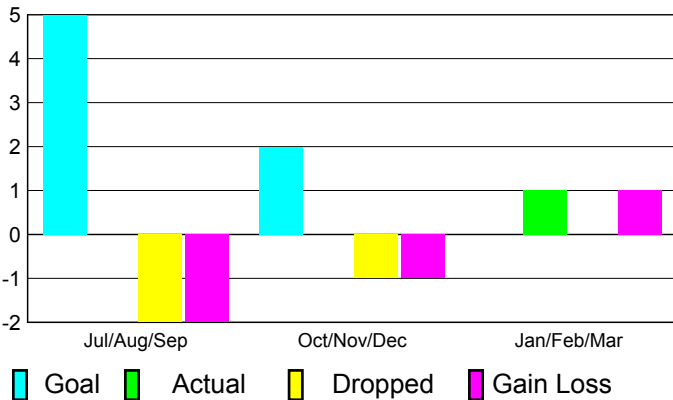

2010-2011 GMT Reports for District (or Undistricted) **District 323D1**

GMT: KAMLESH JAIN

Location: INDIA

GMT CA: 6

CLUBS

Club Results
2010-2011

Clubs
2009-2010

Month	New Club Goal	Actual New Clubs	Actual Dropped Clubs	Gain/Loss of Clubs	Gain/Loss of Clubs
Jul/Aug/Sep	5	0	-2	-2	0
Oct/Nov/Dec	2	0	-1	-1	1
Jan/Feb/Mar	0	1	0	1	1
Totals	7	1	-3	-2	2

Club Results 2010-2011

Goal, New, Dropped, Gain/Loss

Comparison of Club Gain/Loss

Current Year Compared to the Previous Year

YTD Status Quo Clubs 2010-2011

Status Quo Clubs Compared to Status Quo Members

MEMBERSHIP