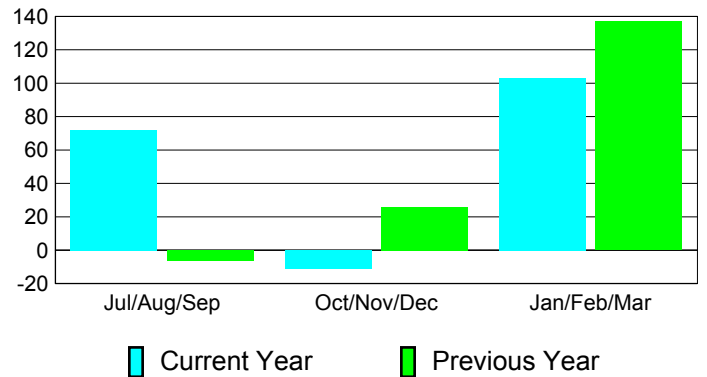

Membership Results
2010-2011

Membership
2009-2010

Month	Net Memb Goal	Actual New Memb	Actual Dropped Memb	Gain/Loss of Memb	Gain/Loss of Memb
Jul/Aug/Sep	175	161	-89	72	-6
Oct/Nov/Dec	60	31	-42	-11	26
Jan/Feb/Mar	15	117	-14	103	137
Totals	250	309	-145	164	157

Membership Results 2010-2011

Goal, New, Dropped, Gain/Loss

Comparison of Membership Gain/Loss

Current Year Compared to the Previous Year

Gender Comparison 2010-2011

Jul/Aug/Sep

Oct/Nov/Dec

Jan/Feb/Mar